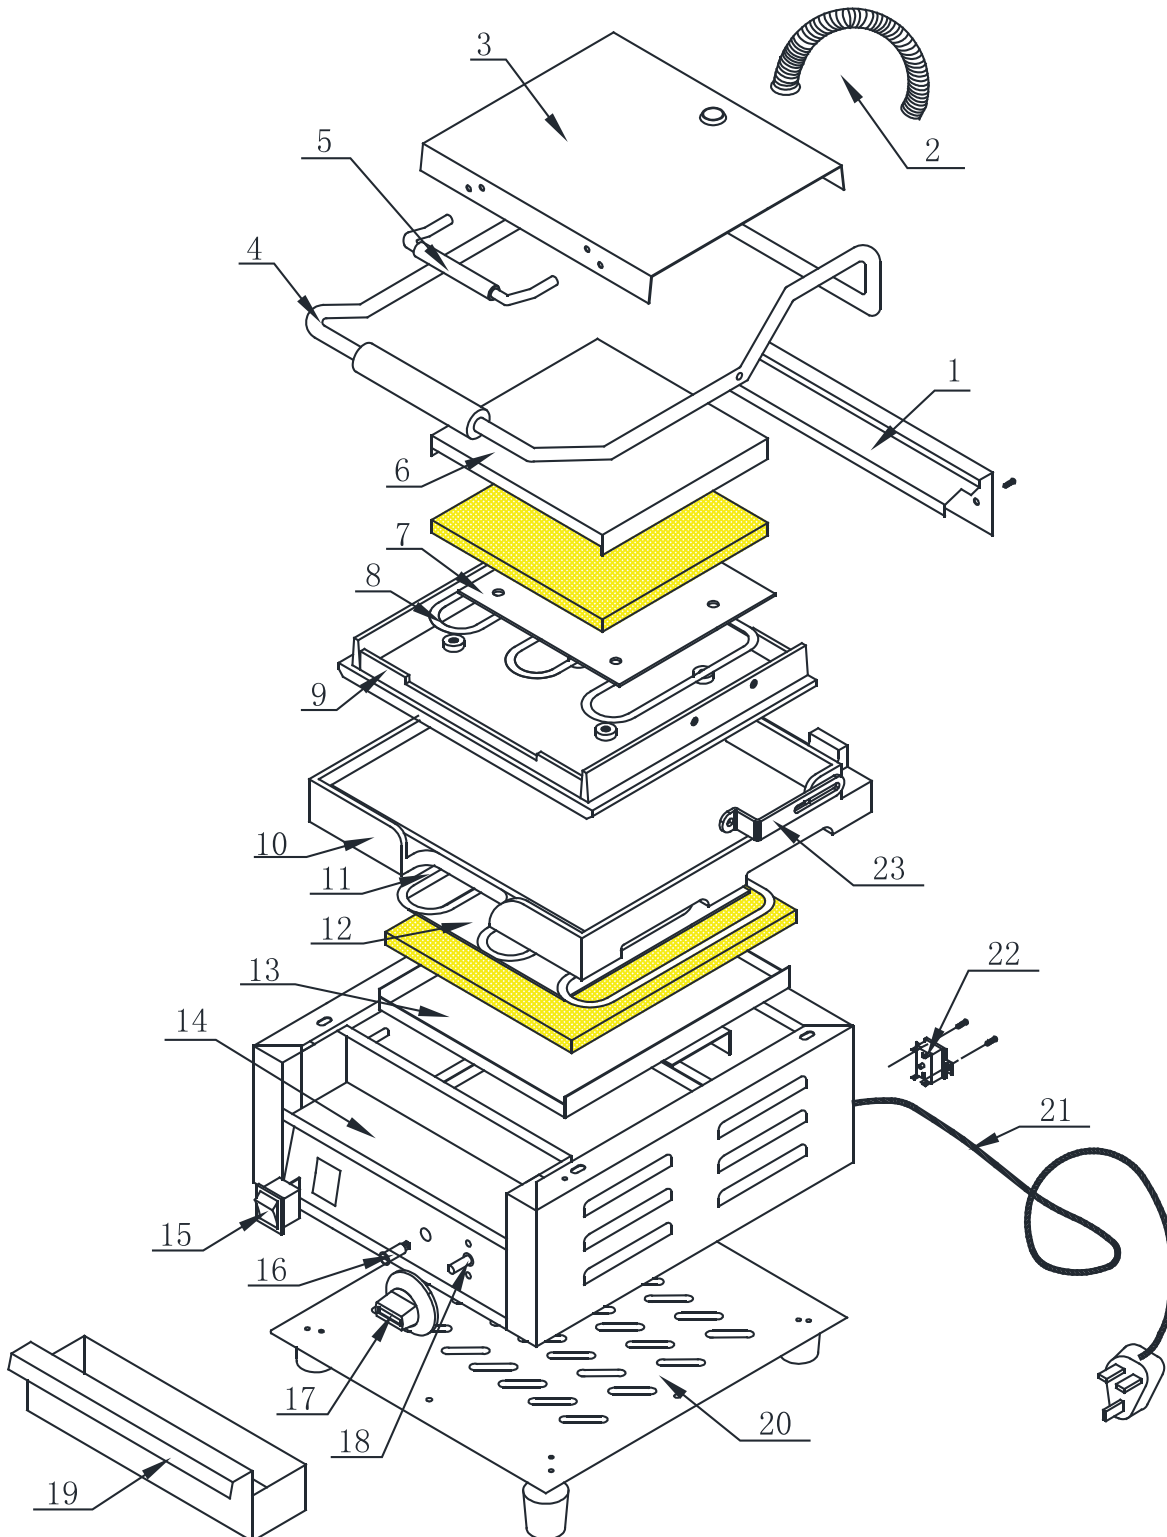

# Parts Breakdown

Model PG-CN-0515-F 21464

# Parts Breakdown

---

## Model PG-CN-0515-F 21464

Item No.	Description	Position	Item No.	Description	Position	Item No.	Description	Position
63520	Rear Cover for 21464	1	20308	Top Cast Iron for 21464	9	20347	Thermostat for 21464	18
63521	Spring for 21464	2	20309	Bottom Cast Iron for 21464	10	20313	Oil Tray for 21464	19
26021	Small Panini Top Cover for 21464	3	63524	Fixing Plate (Bottom) for 21464	12	73056	Bottom for 21464	20
20305	Big Handle for 21464	4	63525	Insulation Plate (Bottom) for 21464	13	20318	Plug and Lead for 21464	21
20306	Small Handle for 21464	5	20311	Body for 21464	14	20319	Thermo Cut Out for 21464	22
63522	Insulation Plate (Top) for 21464	6	20351	On/Off Switch for 21464	15	63526	Fixing Part for 21464	23
63523	Fixing Plate (Top) for 21464	7	20314	Indicator Light for 21464	16			
20307	Top and Bottom Element for 21464	8, 11	20315	Old Style Dial for 21464	17			